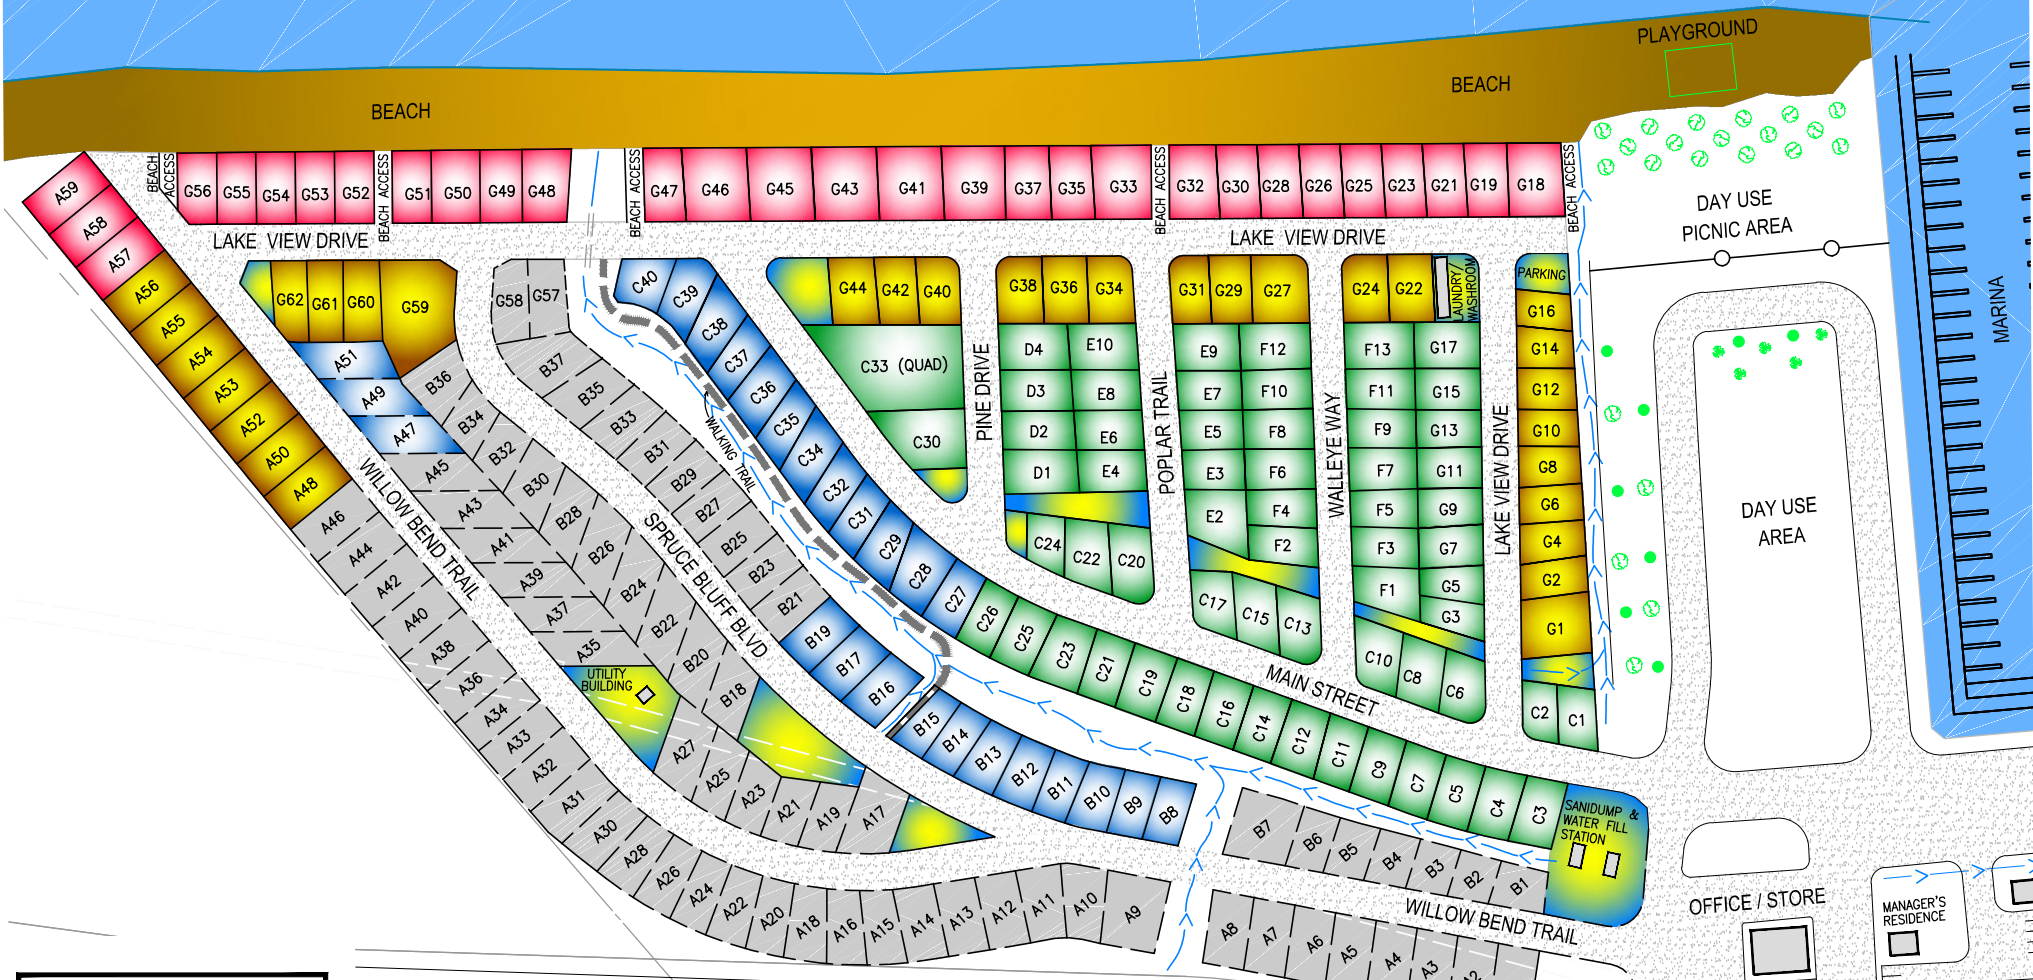

LESSER SLAVE LAKE

LEGEND

- BEACH
- WATER
- TIER 1 CAMPING
- TIER 2 CAMPING
- TIER 3 CAMPING
- TIER 4 CAMPING
- FUTURE CAMPING
- COMMON AREAS

PEACE RIVER AVE 3197 EO